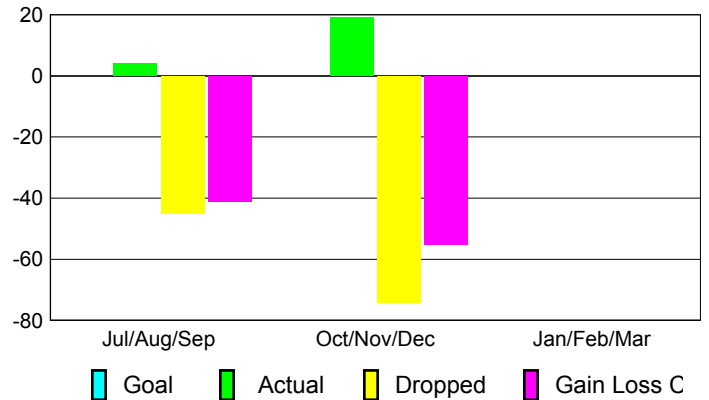

Membership Results 2012-2013

Goal, New, Dropped, Gain/Loss

Comparison of Membership Gain/Loss

Current Year Compared to the Previous Year