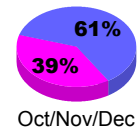

Membership Results
2012-2013

Membership
2011-2012

Month	Net Memb Goal	Actual New Memb	Actual Dropped Memb	Gain/Loss of Memb	Gain/Loss of Memb
Jul/Aug/Sep	0	4	-45	-41	8
Oct/Nov/Dec	0	19	-74	-55	-21
Jan/Feb/Mar	0				9
Totals	0	23	-119	-96	-4

Membership Results 2012-2013

Goal, New, Dropped, Gain/Loss

Comparison of Membership Gain/Loss

Current Year Compared to the Previous Year

Gender Comparison 2012-2013

Jan/Feb/Mar

Male

Female