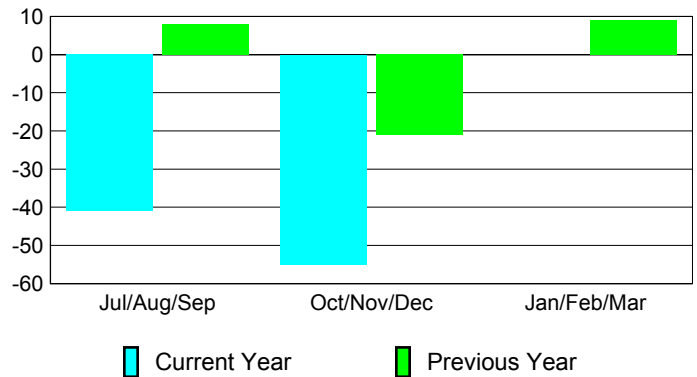

Membership Results
2012-2013

Membership
2011-2012

Month	Net Memb Goal	Actual New Memb	Actual Dropped Memb	Gain/Loss of Memb	Gain/Loss of Memb
Jul/Aug/Sep	0	4	-45	-41	8
Oct/Nov/Dec	0	19	-74	-55	-21
Jan/Feb/Mar	0				9
Totals	0	23	-119	-96	-4

Membership Results 2012-2013

Goal, New, Dropped, Gain/Loss

Comparison of Membership Gain/Loss

Current Year Compared to the Previous Year

Gender Comparison 2012-2013

Jan/Feb/Mar

Male

Female