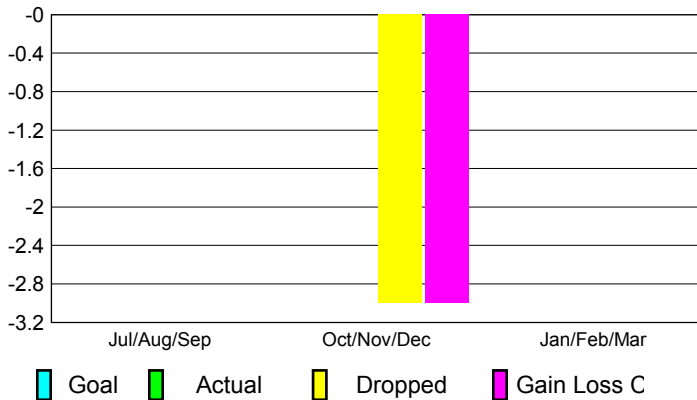

2012-2013 GMT Reports for District (or Undistricted) **District 118 K**

GMT: HOWARD PATRICK LEE

Location: TURKEY

GMT CA: 4

CLUBS

Club Results
2012-2013

Clubs
2011-2012

Month	New Club Goal	Actual New Clubs	Actual Dropped Clubs	Gain/Loss of Clubs	Gain/Loss of Clubs
Jul/Aug/Sep	0	0	0	0	0
Oct/Nov/Dec	0	0	-3	-3	0
Jan/Feb/Mar	0				0
Totals	0	0	-3	-3	0

Club Results 2012-2013

Goal, New, Dropped, Gain/Loss

Comparison of Club Gain/Loss

Current Year Compared to the Previous Year

YTD Status Quo Clubs 2012-2013

Status Quo Clubs Compared to Status Quo Members

MEMBERSHIP