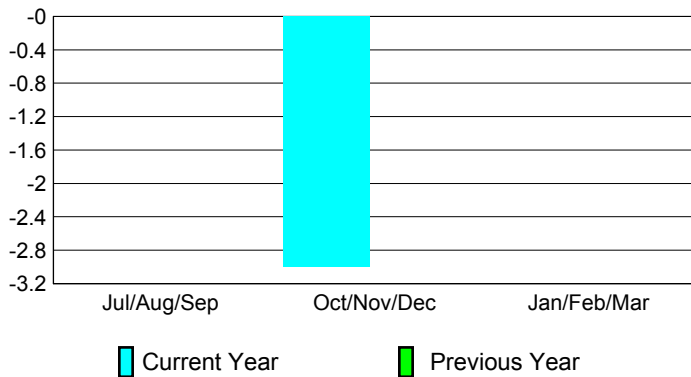

Club Results 2012-2013

Goal, New, Dropped, Gain/Loss

Comparison of Club Gain/Loss

Current Year Compared to the Previous Year

YTD Status Quo Clubs 2012-2013

Status Quo Clubs Compared to Status Quo Members

MEMBERSHIP